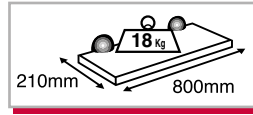

112 jumbo Large

Fe

PP

ZAMAK

112 JL □ 00 CN

C1
NS
01
02
71

442