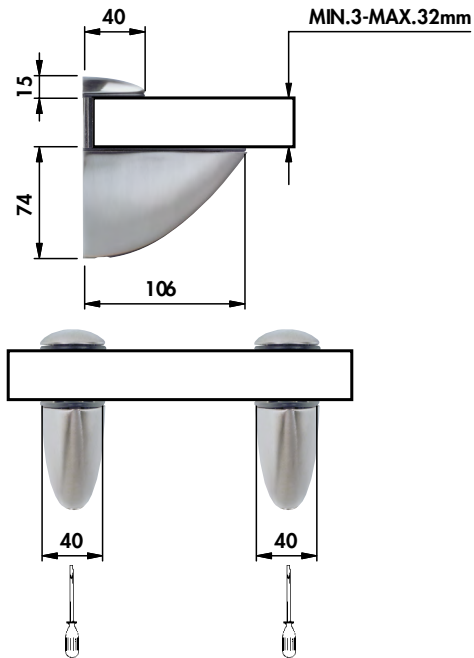

112 jumbo Large

Fe

PP

ZAMAK

112 JL □ 00 CN

C1
NS
01
02
71

442