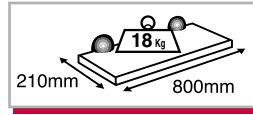

112 jumbo Small

Fe

PP

ZAMAK

112 JS □ 00 CN

| | |
|-----|--|
| 2 x | |
| 2 x | |
| 2 x | |
| 2 x | |
| 2 x | |

C1
NS
01
02
71

10