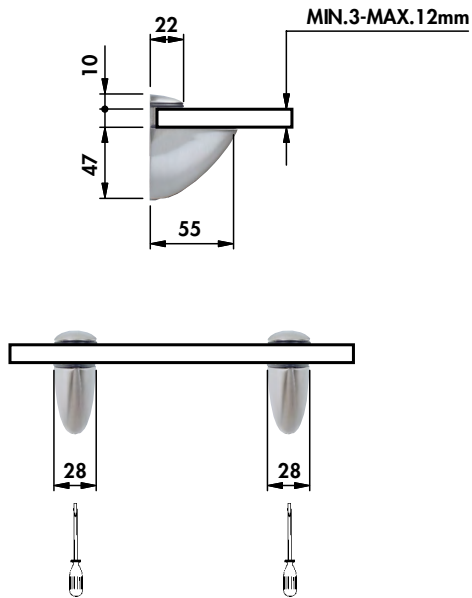

112 jumbo Small

Fe

PP

ZAMAK

112 JS □ 00 CN

| | |
|-----|--|
| 2 x | |
| 2 x | |
| 2 x | |
| 2 x | |
| 2 x | |

C1
NS
01
02
71

10