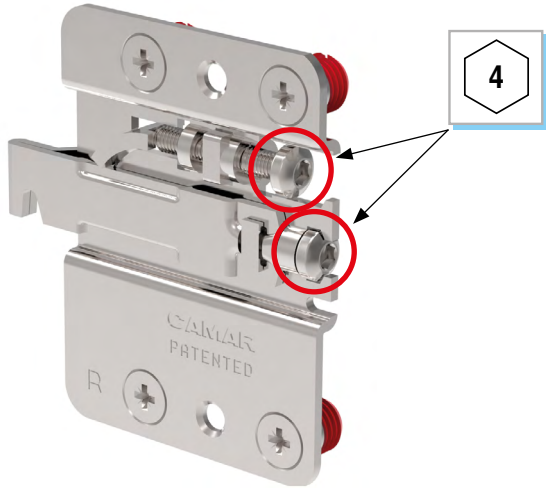

807 02 E1 RV

DX
SX

New

FOR YOUR SAFETY WARNING

kg ?
www.camar.it/warning

3D AUTOMATIC 19 mm 22 mm 4  Fe

 100  3000  800

9 

BRACKET PLATE
BP
16mm

897 AS Z1 12 12  695
897  AM    698

9 

807 00 P2 AP 00  631

9 

807 00  RV 00  635
807 00  RV 65  635
807 00  RV 89  636