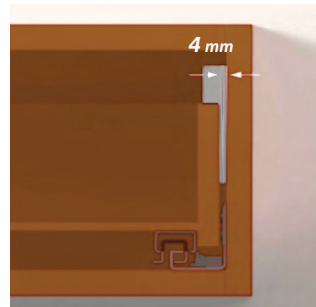

807 02 E1 RV

DX
SX

New

FOR YOUR SAFETY WARNING

kg ?
www.camar.it/warning

3D AUTOMATIC 19 mm 22 mm 4  Fe

 100  3000  800

9 

BRACKET PLATE
BP
16mm

897 AS Z1 12 12  695
897  AM    698

9 

807 00 P2 AP 00  631

9 

807 00  RV 00  635
807 00  RV 65  635
807 00  RV 89  636