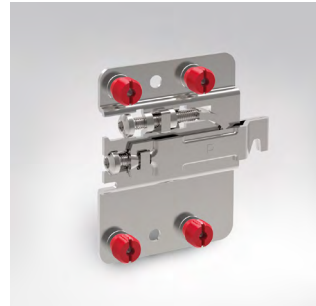

807 02 E1 RV

DX
SX

New

FOR YOUR SAFETY WARNING

kg ?
www.camar.it/warning

3D AUTOMATIC 19 mm 22 mm 4  Fe

 100  3000  800

9 

BRACKET PLATE
BP
16mm

897 AS Z1 12 12  695
897  AM    698

9 

807 00 P2 AP 00  631

9 

807 00  RV 00  635
807 00  RV 65  635
807 00  RV 89  636