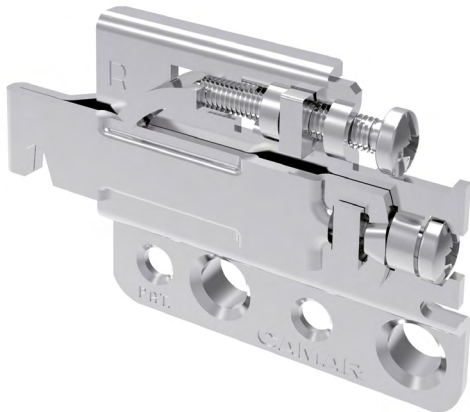

801 02 Z1 VP

DX
SX

New

FOR YOUR SAFETY WARNING

www.camar.it/warning

9 **BRACKET PLATE** **897 AS Z1 60 70** 697
BP 16,5mm

9 **807 00 P2 MA 00** 630

9 **801 00 □ 00 □** 627