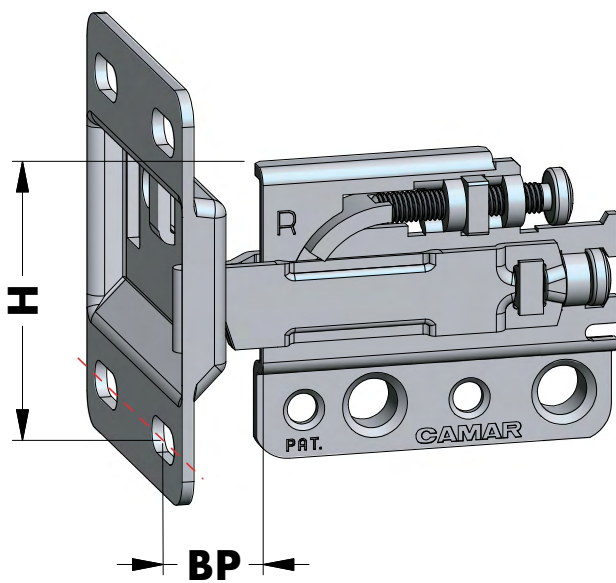

801 02 Z1 VP

DX
SX

New

FOR YOUR SAFETY WARNING

www.camar.it/warning

9 **BRACKET PLATE** **897 AS Z1 60 70** 697
BP 16,5mm

9 **807 00 P2 MA 00** 630

9 **801 00 □ 00 □** 627